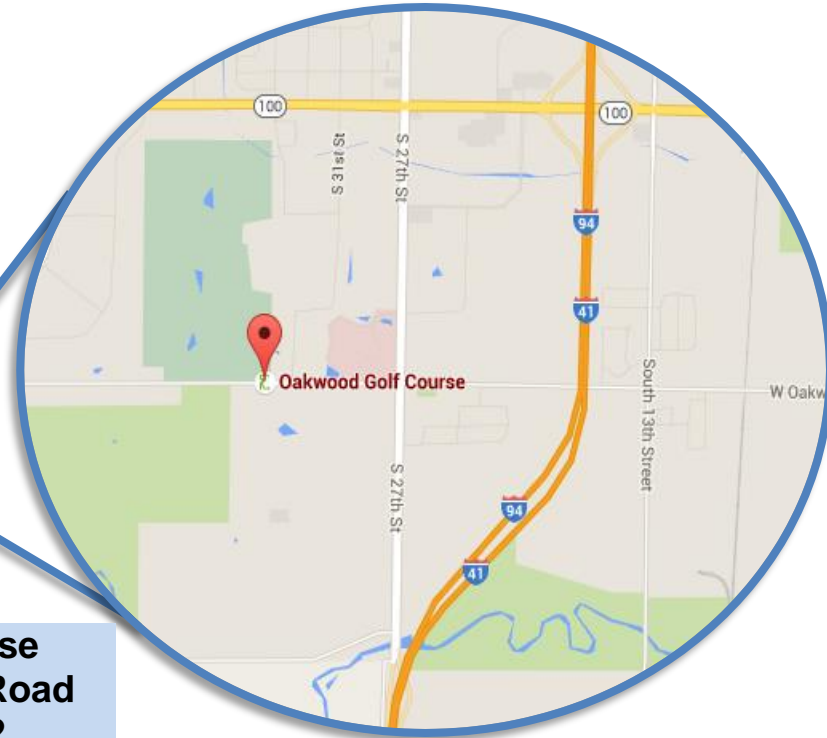

Directions

Oakwood Golf Course
3600 West Oakwood Road
Franklin, WI 53132
414.281.6700

From Racine / Kenosha:

Take I-41 N/ I-94 W
Take exit 325 for 27th St / WI-241 N
Turn left onto W Oakwood Rd.
Oakwood Golf Course will be on the right

From Downtown Milwaukee:

Take I-94 E
Take exit 322 for WI-100 / Ryan Rd.
Keep right at the fork, turn right onto WI-100 E / Ryan Rd W
Turn left onto S 27th St.
Turn right onto W Oakwood Rd
Oakwood Golf Course will be on the right

From Mukwonago:

Take I-43 N
Take Exit 10B for I-94 E / US 41 E toward Chicago
Take exit 322 for WI-100 / Ryan Rd.
Take S 27th St to W Oakwood Rd
Keep right at the fork, turn right onto WI-100 E / Ryan Rd W
Turn left onto S 27th St.
Turn right onto W Oakwood Rd
Oakwood Golf Course will be on the right